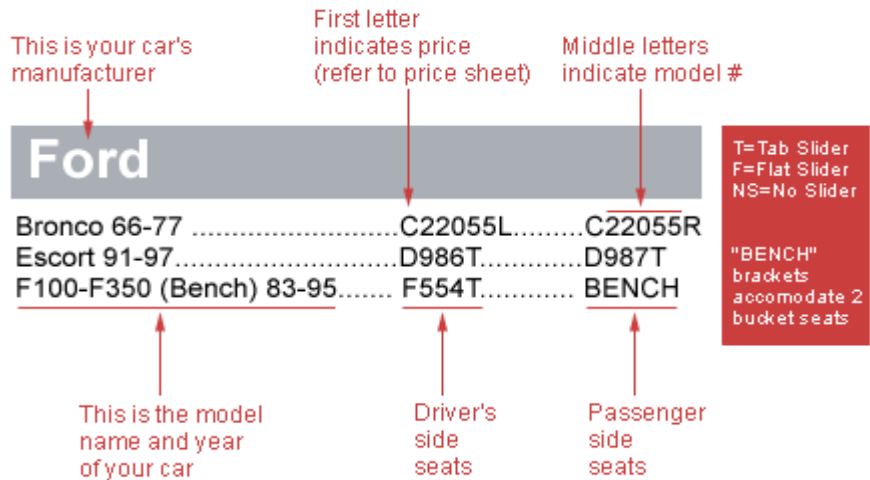

Custom Bracket Guide

Corbeau provides one of the most comprehensive stocks of custom mounting brackets. With custom brackets to match 99% of all vehicles, installing your seat is quick and easy. Browse through our list to find the bracket to match your vehicle.

Bracket category indicates pricing

Category:	Price:
A	$29.00
B	$99.00
C	$69.00
D	$89.00
E	$99.00
F	$198.00
	(Mounts two seats)
22021FDL (Double Locking Sliders)	$39.00

- **F Brackets:** Bench bracket will accommodate 2 seats (some exceptions)
- **NS:** No Sliders needed (Mounts to stock sliders)
- **Universal Brackets:** These brackets are to be used when custom brackets are unavailable. Can only mount to a flat floor pan.

* All brackets include sliders, except for NS brackets

* Baja Adapters (A22002) are required for all Baja seat orders using custom brackets.

ACURA	Driver Side	Passenger Side
INTEGRA 85-87	D830T	D830T
INTEGRA 88-89	D926T	D927T
INTEGRA 90-93	D962T	D963T
INTEGRA 94+01	D1050T	D1051T
LEGEND 4 DOOR 86-90	D888T	D889T
LEGEND 2 DOOR 87	D694T	D695T
LEGEND 2 DOOR 88-90	D934T	D935T
NSX (NARROW SEAT) 91+	E796T	E796T
RSX 02+	E2046T	E2047T
ALFA ROMEO	Driver Side	Passenger Side
ALFEITA 70-86	D114T	N/A
GULIE 60-70	D110T	D111T
GTV	D112T	D112T
SPIDER (NARROW SEAT)	D116F	D116F
AMERICAN MOTORS	Driver Side	Passenger